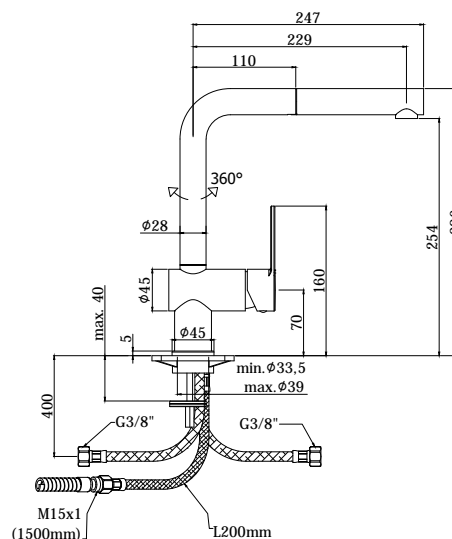

## DESCRIPTION

One-hole sink mixer with swivelling spout complete with:

- set of 2 stainless steel hoses 3/8" G
- 1 stainless steel hose M15x1
- 1/2"-M15x1 / L.1500 mm nylon hose with weight